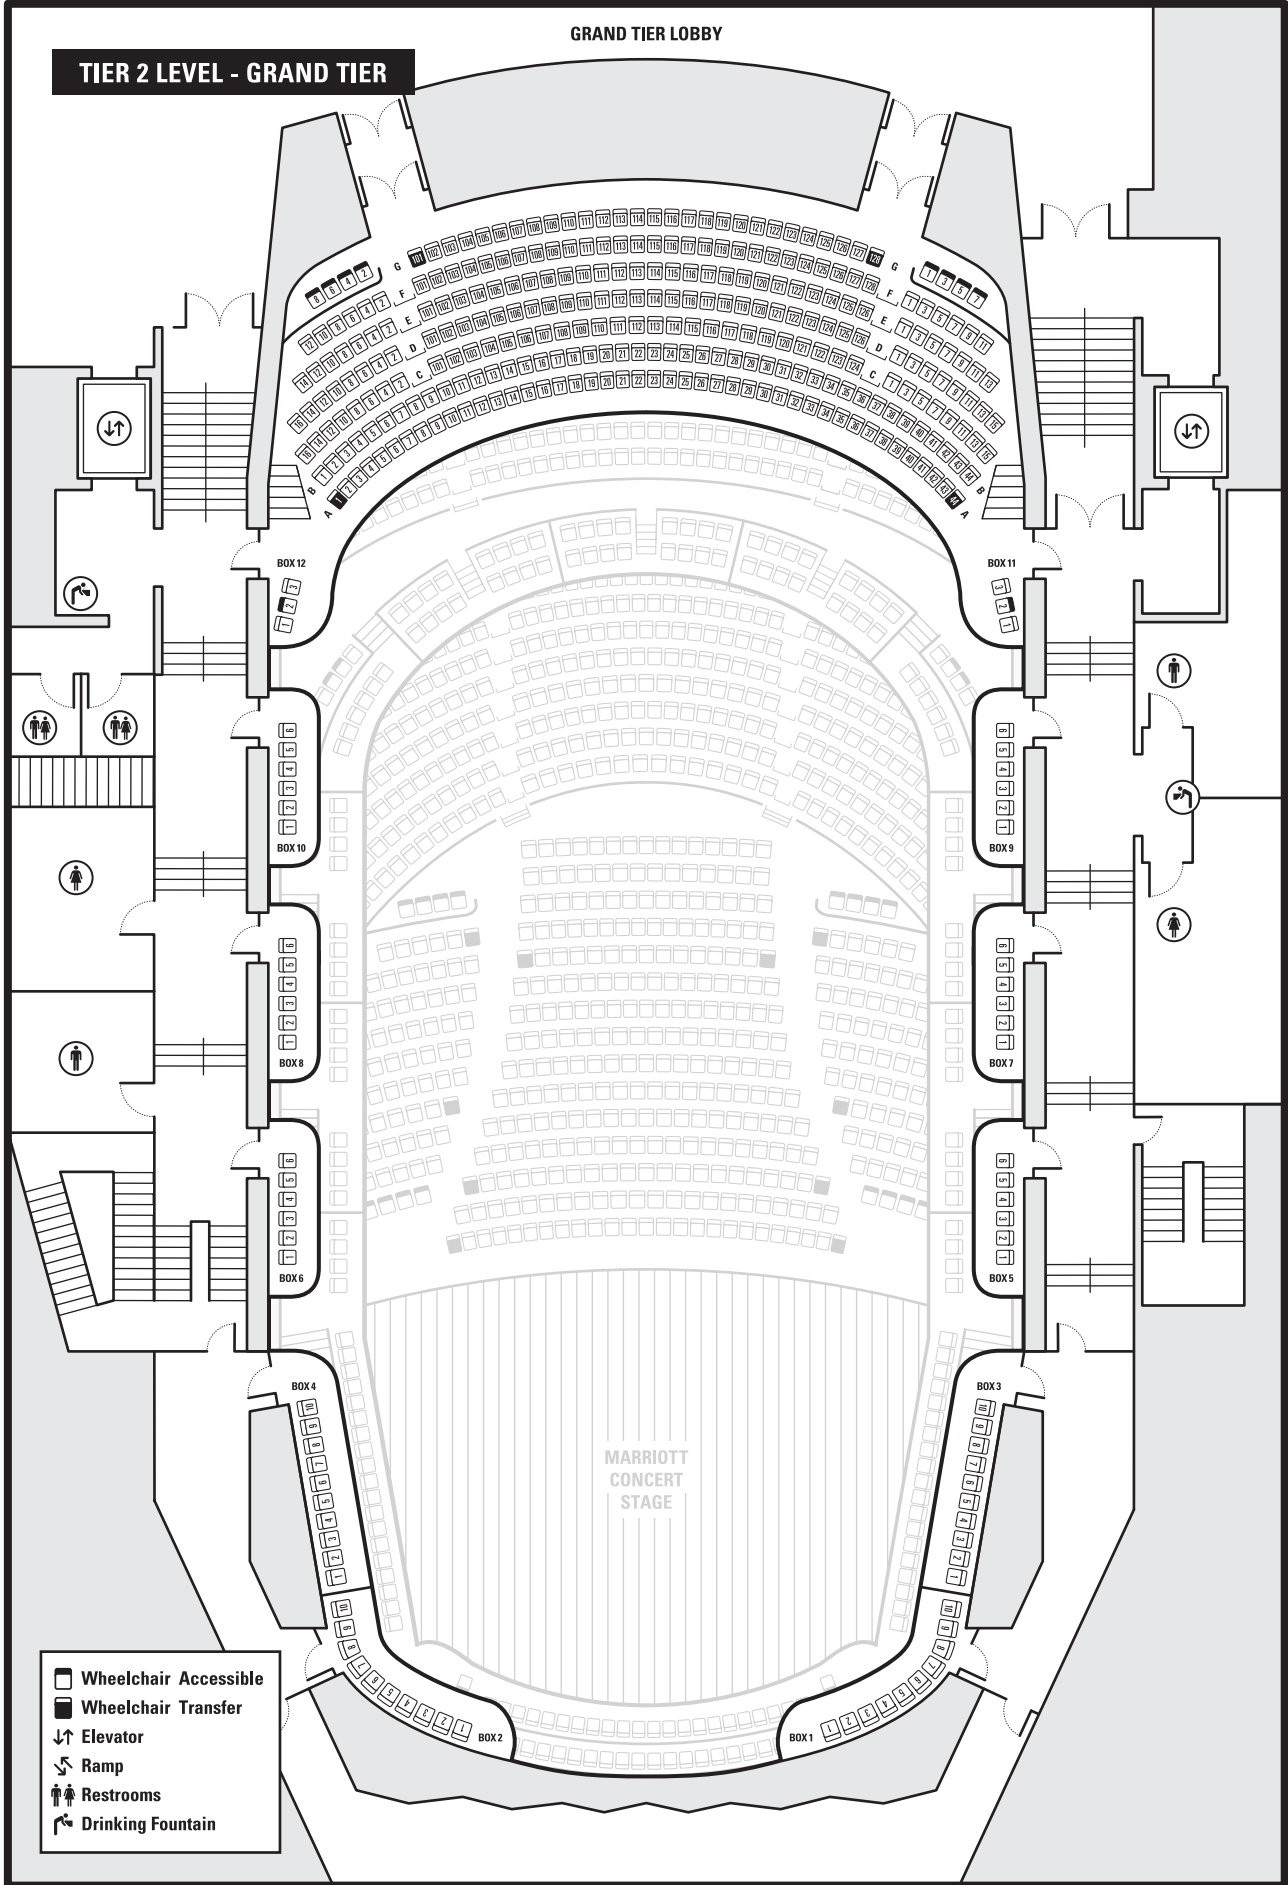

GRAND TIER LOBBY

TIER 2 LEVEL - GRAND TIER

- Wheelchair Accessible
- Wheelchair Transfer
- ↕ Elevator
- ↘ Ramp
- ♿ Restrooms
- 🚰 Drinking Fountain